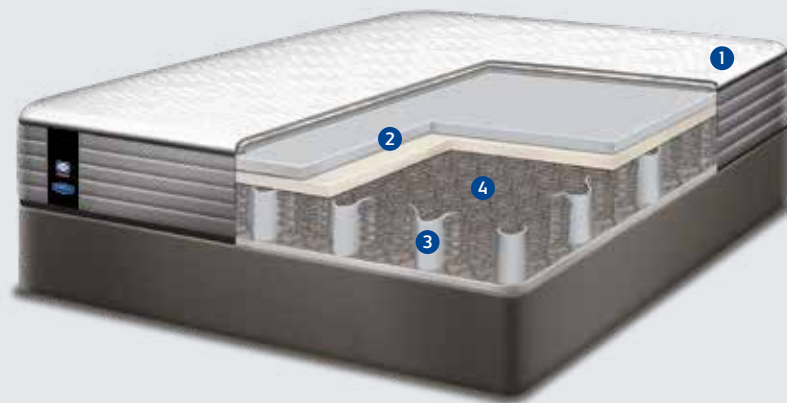

with exclusive

Palms

1
ALLERGEN PROTECT™
Protects the mattress from common allergens, such as dust mites, helping it stay fresh and healthy.

2
PRESSURE RELIEVING FOAMS
StayTrue™ comfort layers make up the foundation of your mattress comfort fillings to support your body with the different comforts.

3
DURAFLEX™ REINFORCED EDGE SUPPORT
High density foam border inserts, supports the edge of the spring system, provides a firm seating edge and increases sleeping area.

4
EXCLUSIVE OFFSET SPRING SYSTEM
works with a hinging action to deliver correct back support with no roll-together.